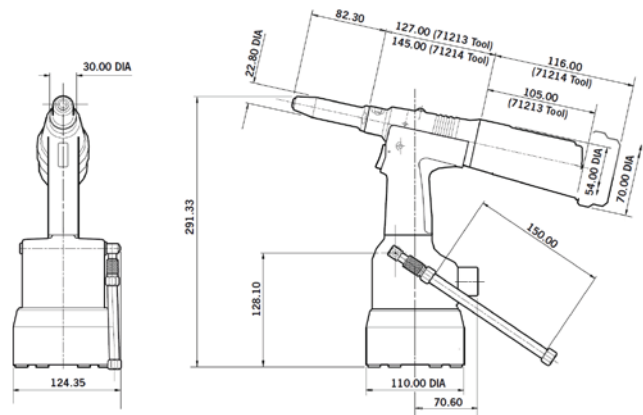

Dimensions (mm)

Your local distributor for Avdel® products is:
PALMAR PNOMATİK ALET VE BAĞLANT ELEMANLARI SAN. VE TIC. LTD. STI.
Perpa Ticaret Merkezi B Blok Kat 9 No. 1354 • TR-34385 Okmeydanı-Istanbul
Tel: +90-212-210 4041 • Fax: +90-212-210 4043
Email: info@palmar.com.tr • Website: www.palmar.com.tr

www.avdel-global.com

© 2010 Infastech

Avdel Patent Protected. Avseal® and Genesis® are trademarks of Avdel UK Limited.

09.2011

Data shown is subject to change without prior notice as a result of continuous product development and improvement policy.
Your local Avdel representative is at your disposal should you need to confirm latest information.